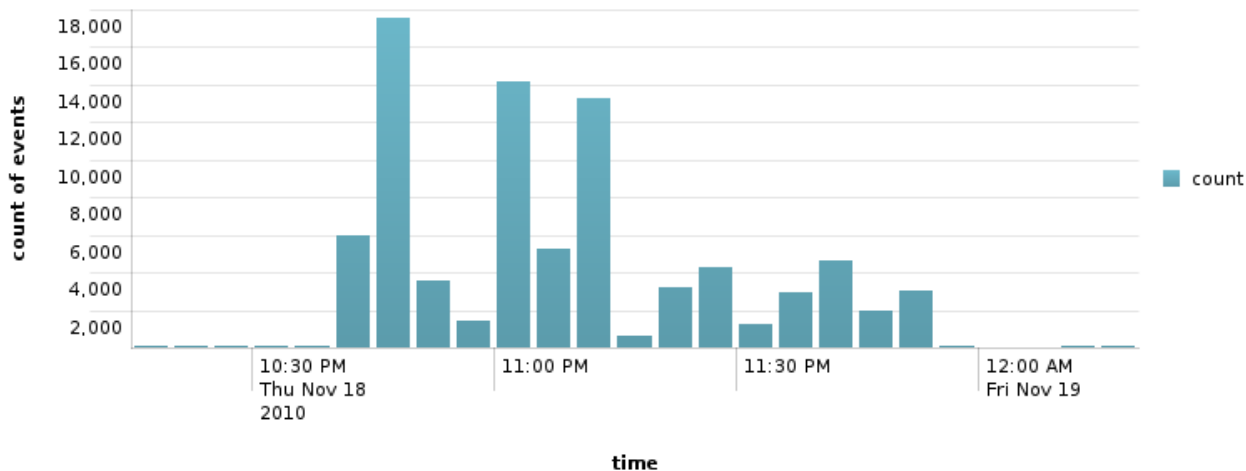

Format

General | X-axis | Y-axis

Chart title

Application Timeouts

Stack mode

None

Legend placement

Right

Multi-series mode

Combined

Apply

Application Timeouts

Table

<< prev 1 2 3 next >>

Results per page 10

Overlay: